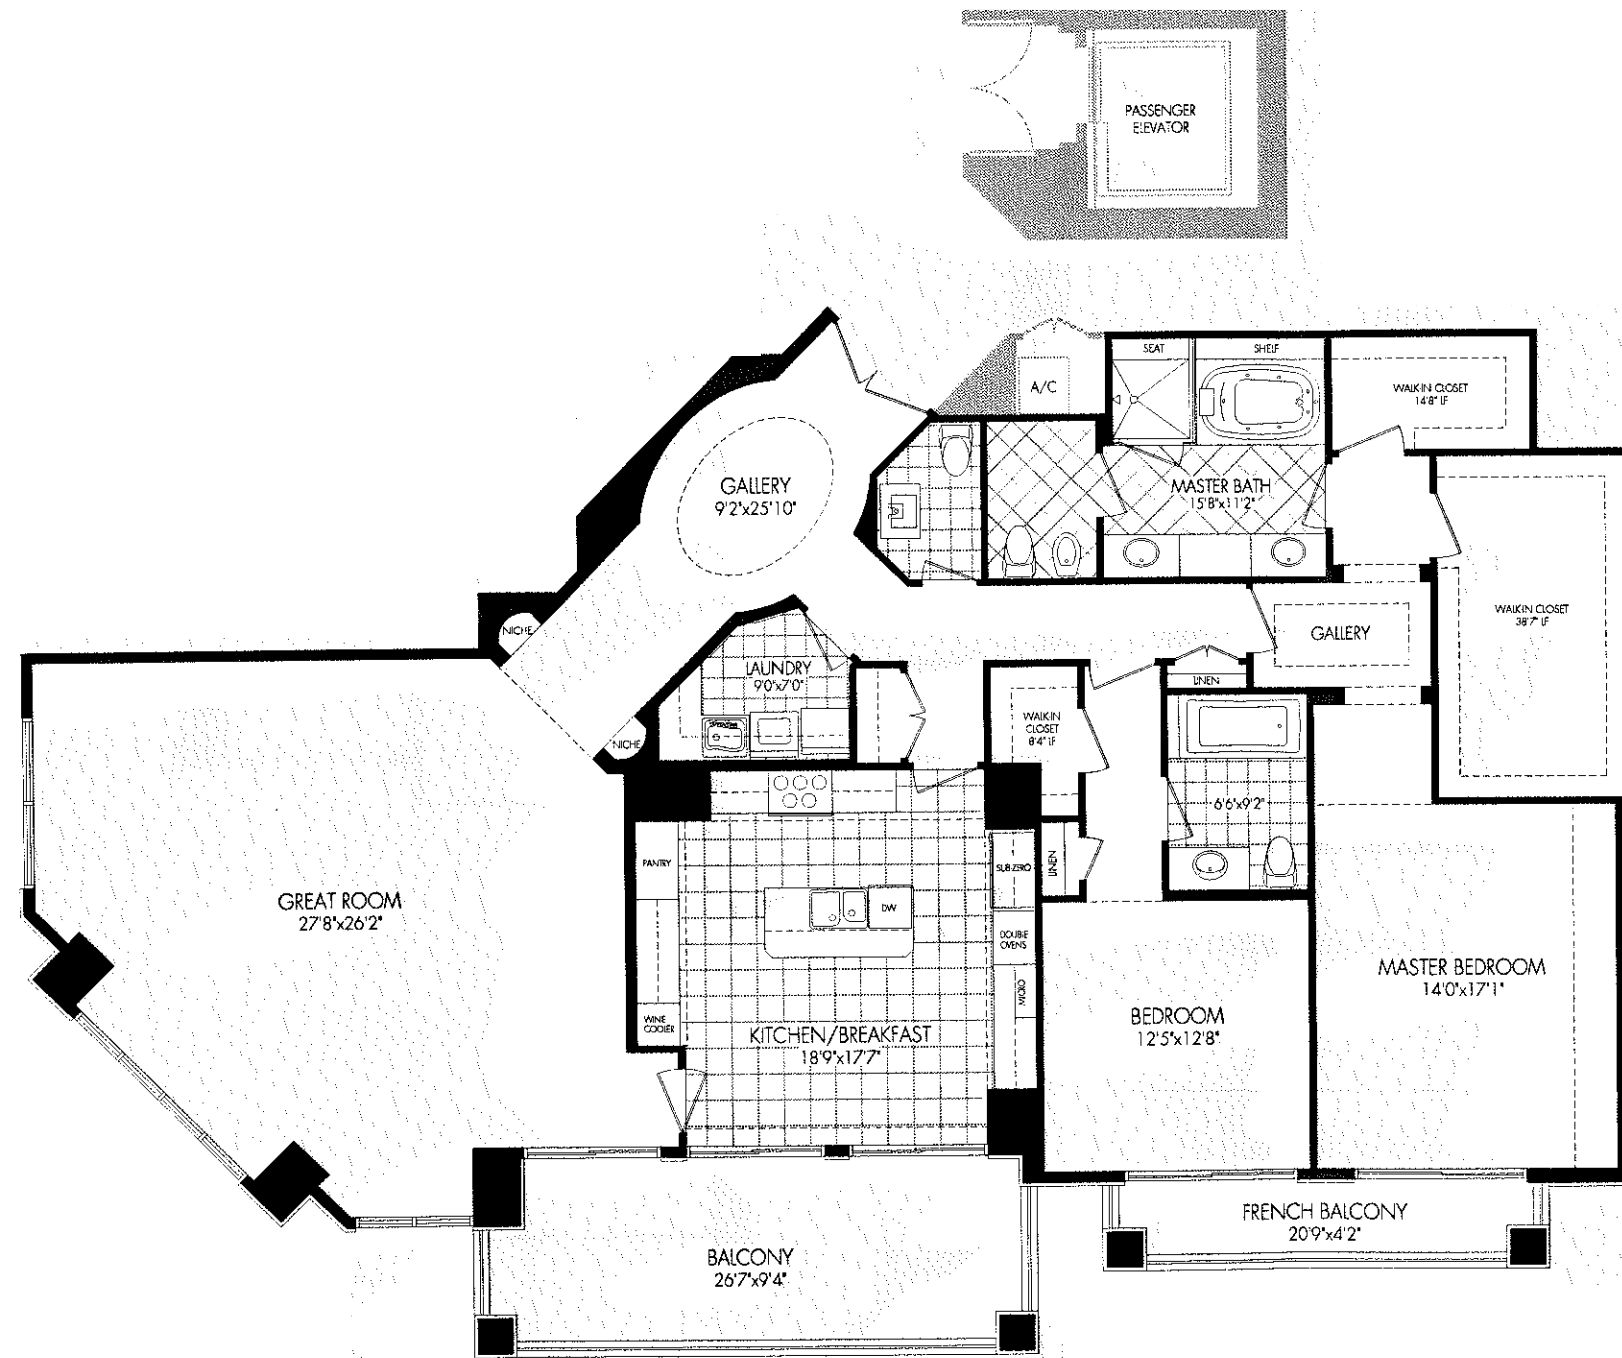

PLAN B

SUITES 305 THRU 605
SOUTH TOWER

2,446 INTERIOR SQ. FT.
327 BALCONY SQ. FT.

Park Towers™
AT HUGHES CENTER